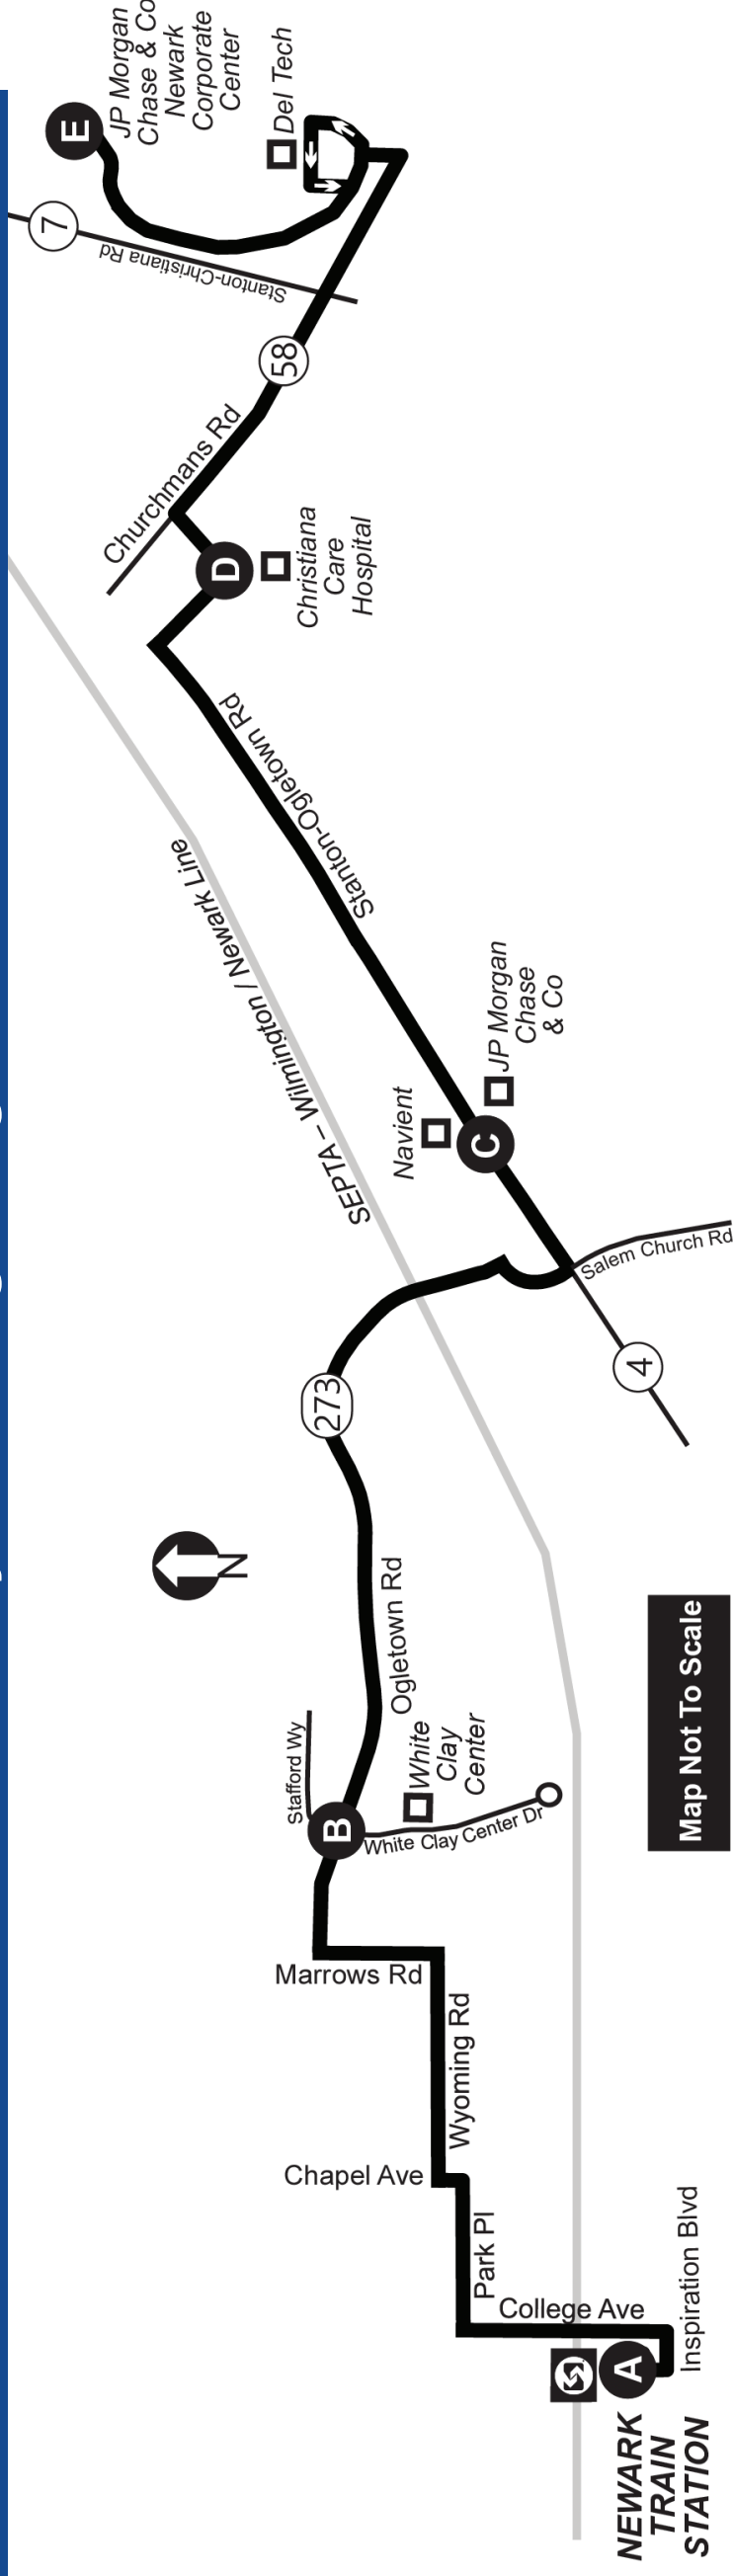

ROUTE 62 - TEMPORARY SERVICE DUE TO THE CLOSURE OF FAIRPLAY STATION

May 19 through August 9, 2024

NOT ALL STOPS LISTED (See DartFirstState.com for complete list of bus stops)

MONDAY THROUGH FRIDAY DEPARTURE TIMES

FROM NEWARK TRAIN STATION TO J.P. MORGAN (STANTON)

MAP REFERENCE POINTS

MAP REFERENCE POINTS	DEPARTURE TIMES
A Newark Train Station	7:21 8:56
B Ogletown Rd at White Clay Center	7:31 9:06
C DE 4 at JP Morgan	7:34 9:09
D Christiana Care Hospital (Parking Garage)	7:40 9:15
E JP Morgan at Newark Corp Ctr (Stanton)	7:50 9:25

FROM J.P. MORGAN (STANTON) TO NEWARK TRAIN STATION

MAP REFERENCE POINTS

MAP REFERENCE POINTS	DEPARTURE TIMES
E JP Morgan at Newark Corp Ctr (Stanton)	4:15 5:20
D Christiana Care Hospital (Parking Garage)	4:25 5:30
C DE 4 at Navient	4:31 5:36
B Ogletown Rd at White Clay Center	4:40 5:45
A Newark Train Station	4:52 5:57

PM trips are indicated in bold.

Non-service Holidays for this route: Memorial Day.

ABOVE SCHEDULE TIME ARE APPROXIMATE AND SUBJECT TO CHANGE BASED ON SEPTA TRAIN TIMES. BUS WILL WAIT FOR SEPTA TRAIN ARRIVAL.