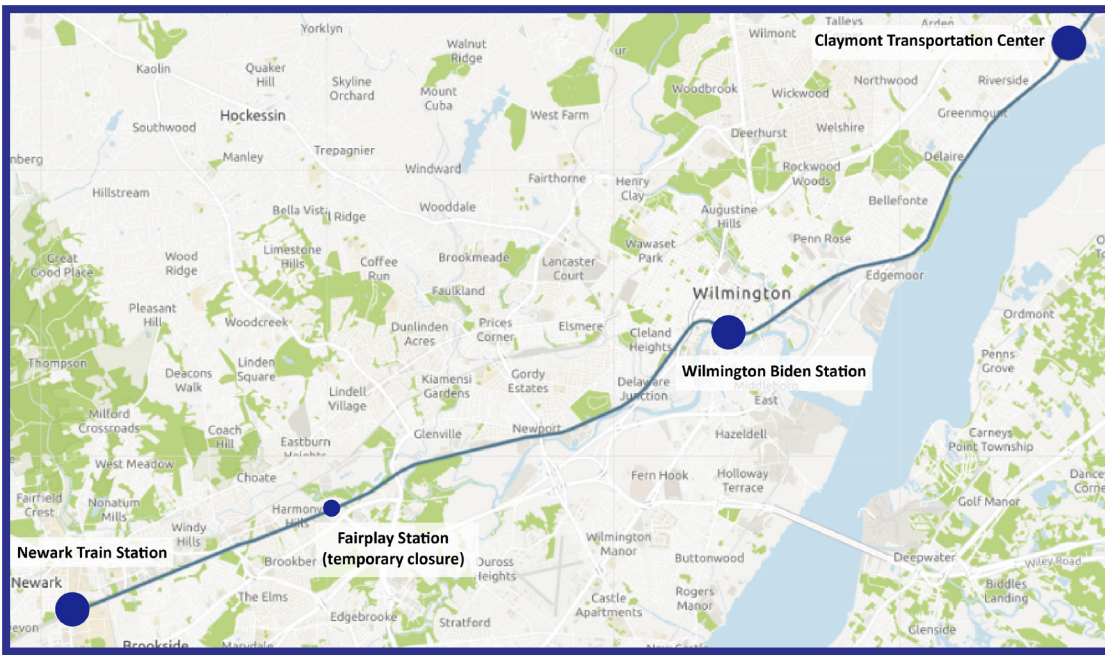

Fairplay Station

SEPTA Train - Bus Connections

Due to Amtrak trackwork scheduled May 19 through August 9, 2024, SEPTA's Regional Rail Wilmington/Newark Line will not make scheduled stops (Northbound and Southbound) at Fairplay Station. All other SEPTA stops in Delaware will be served.

SEPTA stops in Delaware

Philadelphia (Northbound) Commuters:

Commuters can use any of the other three stations in Delaware, depending on origin of trip.

Claymont Transportation Center and Newark Train Station offer free parking.

Fairplay Station (Southbound) Commuters:

Commuters are encouraged to travel to Newark Train Station, where a revised Route 62 will provide service to the following stops:

- White Clay Center
- Iron Hill Corporate Center
- Christiana Hospital
- Morgan Christiana Center
- Del Tech

Routes 10 and 33 also serve Newark Train Station. Please scan the QR code below for schedules.